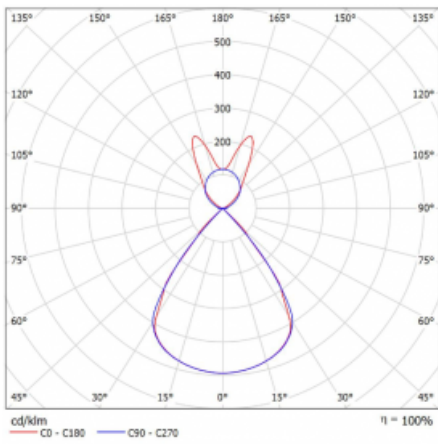

Type of installation	Suspended
Light distribution	Direct-indirect
Luminaire shape	Linear
Colour of the luminaires	Silver
Material	Aluminium
Lifetime	L80/B20 50 000 hours
Warranty	5 years
Description of luminaires	Luminaire suspended
item description	D/I - 60/40
Dimensions (l × w × h mm)	1683 mm × 47 mm × 69 mm
Light source	LED MODUL
DIR optical system	Plastic louvre low UGR
INDIR optical system	Batwing
Luminous flux*	11340 lm
Colour Temperature	4000 K cool white
Luminous efficacy	147 lm/W
MacAdam Light source	3
Colour rendering index	80
UGR max. X=4H Y=8H, ρ=70,50,20	16.2

Technical drawing

Luminaire power input* 77.3 W

Connection of the luminaires ON/OFF

Electrical voltage 220-240V

Frequency 50/60Hz

⊕ CE IP 20

*±10 %

Curve