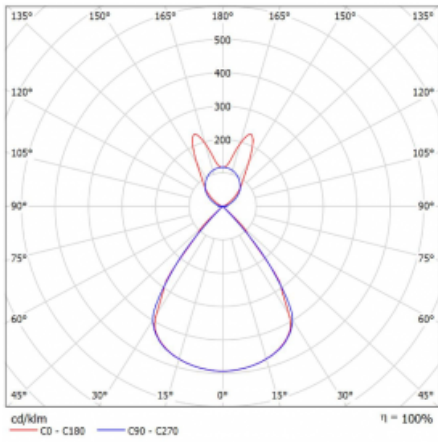

Type of installation	Suspended
Light distribution	Direct-indirect wide-lighting distribution
Luminaire shape	Linear
Colour of the luminaires	White
Material	Aluminium
Lifetime	L80/B20 50 000 hours
Warranty	5 years
Description of luminaires	Luminaire suspended
item description	D/I - 60/40
Dimensions	1683 mm × 47 mm × 69 mm
Light source	LED MODUL
Type of optical system	Plastic louvre low UGR
Luminous flux*	10880 lm
Colour Temperature	3000 K warm white
Luminous efficacy	141 lm/W
MacAdam Light source	3
Colour rendering index	80
UGR max. X=4H Y=8H, $\rho=70,50,20$	16.1

## Technical drawing

Luminaire power input\* 77.3 W

Connection of the luminaires ON/OFF

Electrical voltage 220-240V

Frequency 50/60Hz

⊕ CE IP 20

\*±10 %

## Curve