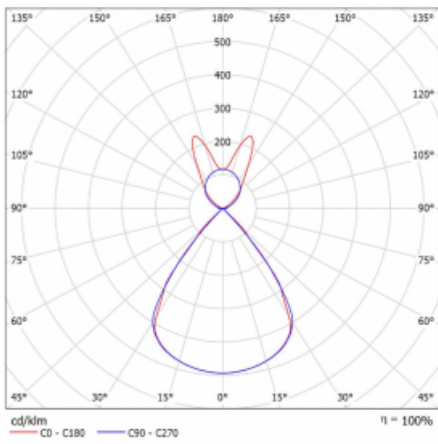

Type of installation	Suspended
Light distribution	Direct-indirect wide-lighting distribution
Luminaire shape	Linear
Colour of the luminaires	White
Material	Aluminium
Lifetime	L80/B20 50 000 hours
Warranty	5 years
Description of luminaires	Luminaire suspended
item description	D/I - 60/40
Dimensions	1683 mm × 47 mm × 69 mm
Light source	LED MODUL
Type of optical system	Plastic louvre low UGR
Luminous flux*	11340 lm
Colour Temperature	4000 K cool white
Luminous efficacy	147 lm/W
MacAdam Light source	3
Colour rendering index	80
UGR max. X=4H Y=8H, $\rho=70,50,20$	16.2

## Technical drawing

Luminaire power input\* 77.3 W

Connection of the luminaires DALI

Electrical voltage 220-240V

Frequency 50/60Hz

⊕ CE IP 20

\*±10 %

## Curve