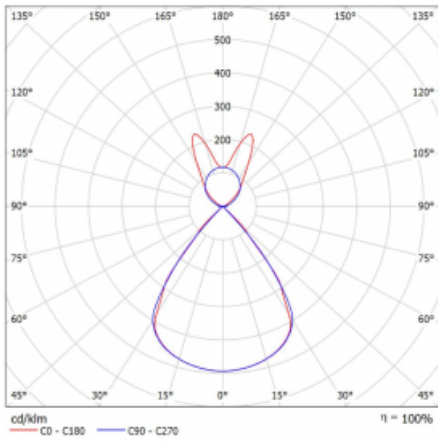

Type of installation	Suspended
Light distribution	Direct-indirect
Luminaire shape	Linear
Colour of the luminaires	Black
Material	Aluminium
Lifetime	L80/B20 50 000 hours
Warranty	5 years
Description of luminaires	Luminaire suspended
item description	D/I - 60/40
Dimensions (l × w × h mm)	1683 mm × 47 mm × 69 mm
Light source	LED MODUL
DIR optical system	Plastic louvre low UGR
INDIR optical system	Batwing
Luminous flux*	11340 lm
Colour Temperature	4000 K cool white
Luminous efficacy	147 lm/W
MacAdam Light source	3
Colour rendering index	80
UGR max. X=4H Y=8H, ρ=70,50,20	16.2

Technical drawing

Luminaire power input* 77.3 W

Connection of the luminaires DALI

Electrical voltage 220-240V

Frequency 50/60Hz

⊕ CE IP 20

*±10 %

Curve