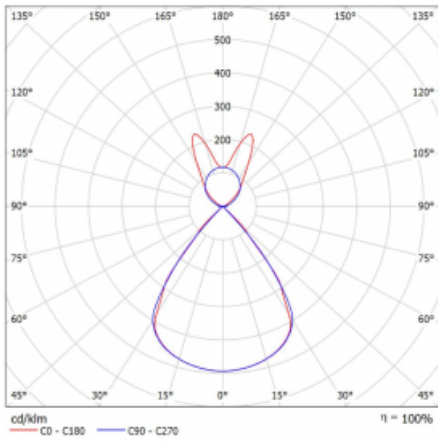

Type of installation	Suspended
Light distribution	Direct-indirect
Luminaire shape	Linear
Colour of the luminaires	Black
Material	Aluminium
Lifetime	L80/B20 50 000 hours
Warranty	5 years
Description of luminaires	Luminaire suspended
item description	D/I - 60/40
Dimensions (l × w × h mm)	1683 mm × 47 mm × 69 mm
Light source	LED MODUL
DIR optical system	Plastic louvre low UGR
INDIR optical system	Batwing
Luminous flux*	10880 lm
Colour Temperature	3000 K warm white
Luminous efficacy	141 lm/W
MacAdam Light source	3
Colour rendering index	80
UGR max. X=4H Y=8H, ρ=70,50,20	16.1

## Technical drawing

Luminaire power input\* 77.3 W

Connection of the luminaires DALI

Electrical voltage 220-240V

Frequency 50/60Hz

⊕ CE IP 20

\*±10 %

## Curve