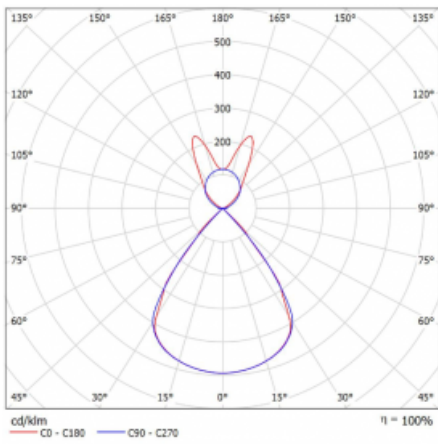

Type of installation	Suspended
Light distribution	Direct-indirect wide-lighting distribution
Luminaire shape	Linear
Colour of the luminaires	White
Material	Aluminium
Lifetime	L80/B20 50 000 hours
Warranty	2 years
Description of luminaires	Luminaire suspended
item description	D/I - 55/45
Dimensions	1683 mm × 47 mm × 69 mm
Light source	LED MODUL
Type of optical system	Plastic louvre low UGR
Luminous flux*	6250 lm
Colour Temperature	3000 K warm white
Luminous efficacy	142 lm/W
MacAdam Light source	3
Colour rendering index	80
UGR max. X=4H Y=8H, $\rho=70,50,20$	14.1

Technical drawing

Luminaire power input* 44 W

Connection of the luminaires ON/OFF + 3h emergency

Electrical voltage 220-240V

Frequency 50/60Hz

⊕ CE IP 20

*±10 %

Curve