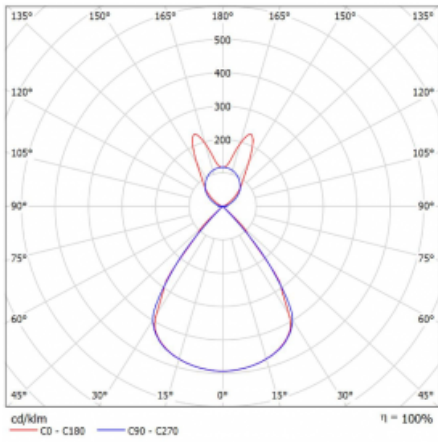

Type of installation	Suspended
Light distribution	Direct-indirect wide-lighting distribution
Luminaire shape	Linear
Colour of the luminaires	Black
Material	Aluminium
Lifetime	L80/B20 50 000 hours
Warranty	2 years
Description of luminaires	Luminaire suspended
item description	D/I - 55/45
Dimensions	1683 mm × 47 mm × 69 mm
Light source	LED MODUL
Type of optical system	Plastic louvre low UGR
Luminous flux*	6250 lm
Colour Temperature	3000 K warm white
Luminous efficacy	142 lm/W
MacAdam Light source	3
Colour rendering index	80
UGR max. X=4H Y=8H, $\rho=70,50,20$	14.1

## Curve