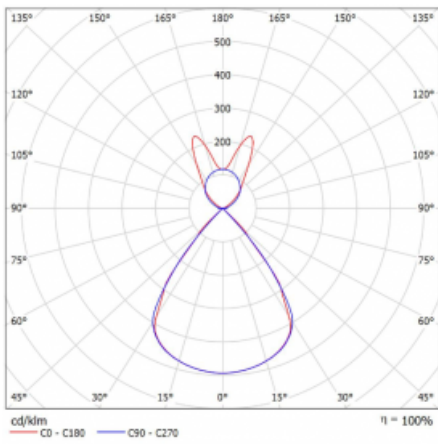

Type of installation	Suspended
Light distribution	Direct-indirect
Luminaire shape	Linear
Colour of the luminaires	White
Material	Aluminium
Lifetime	L80/B20 50 000 hours
Warranty	2 years
Description of luminaires	Luminaire suspended
item description	D/I - 55/45
Dimensions (l × w × h mm)	1683 mm × 47 mm × 69 mm
Light source	LED MODUL
DIR optical system	Plastic louvre low UGR
INDIR optical system	Batwing
Luminous flux*	6520 lm
Colour Temperature	4000 K cool white
Luminous efficacy	148 lm/W
MacAdam Light source	3
Colour rendering index	80
UGR max. X=4H Y=8H, ρ=70,50,20	14.3

## Curve