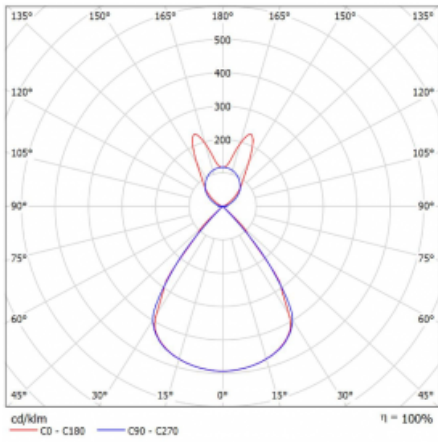

Type of installation	Suspended
Light distribution	Direct-indirect wide-lighting distribution
Luminaire shape	Linear
Colour of the luminaires	Black
Material	Aluminium
Lifetime	L80/B20 50 000 hours
Warranty	2 years
Description of luminaires	Luminaire suspended
item description	D/I - 55/45
Dimensions	1683 mm × 47 mm × 69 mm
Light source	LED MODUL
Type of optical system	Plastic louvre low UGR
Luminous flux*	6520 lm
Colour Temperature	4000 K cool white
Luminous efficacy	148 lm/W
MacAdam Light source	3
Colour rendering index	80
UGR max. X=4H Y=8H, $\rho=70,50,20$	14.3

## Curve