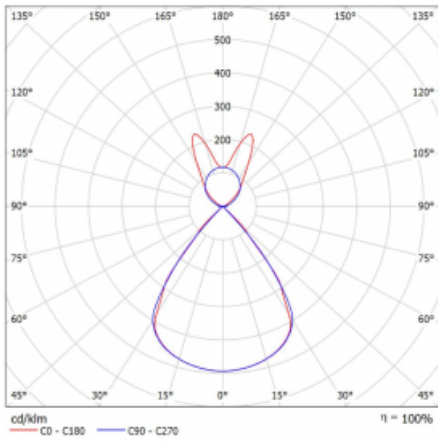

Type of installation	Suspended
Light distribution	Direct-indirect
Luminaire shape	Linear
Colour of the luminaires	White
Material	Aluminium
Lifetime	L80/B20 50 000 hours
Warranty	2 years
Description of luminaires	Luminaire suspended
item description	D/I - 55/45
Dimensions (l × w × h mm)	1683 mm × 47 mm × 69 mm
Light source	LED MODUL
DIR optical system	Plastic louvre low UGR
INDIR optical system	Batwing
Luminous flux*	6250 lm
Colour Temperature	3000 K warm white
Luminous efficacy	142 lm/W
MacAdam Light source	3
Colour rendering index	80
UGR max. X=4H Y=8H, ρ=70,50,20	14.1

## Curve