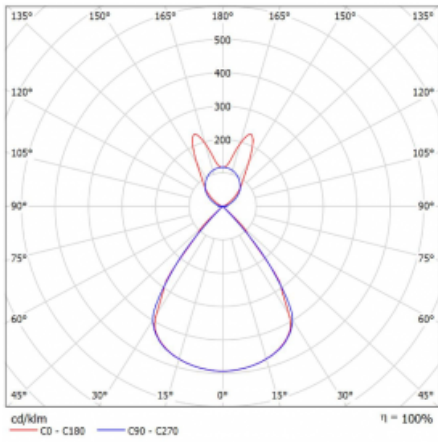

Type of installation	Suspended
Light distribution	Direct-indirect
Luminaire shape	Linear
Colour of the luminaires	Black
Material	Aluminium
Lifetime	L80/B20 50 000 hours
Warranty	5 years
Description of luminaires	Luminaire suspended
item description	D/I - 55/45
Dimensions (l × w × h mm)	1683 mm × 47 mm × 69 mm
Light source	LED MODUL
DIR optical system	Plastic louvre low UGR
INDIR optical system	Batwing
Luminous flux*	6520 lm
Colour Temperature	4000 K cool white
Luminous efficacy	148 lm/W
MacAdam Light source	3
Colour rendering index	80
UGR max. X=4H Y=8H, ρ=70,50,20	14.3

Technical drawing

Luminaire power input* 44 W

Connection of the luminaires ON/OFF

Electrical voltage 220-240V

Frequency 50/60Hz

⊕ CE IP 20

*±10 %

Curve