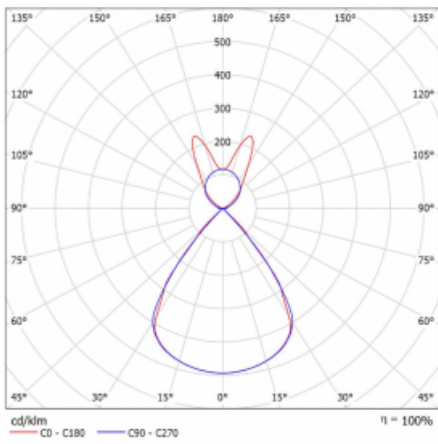

Type of installation	Suspended
Light distribution	Direct-indirect wide-lighting distribution
Luminaire shape	Linear
Colour of the luminaires	Black
Material	Aluminium
Lifetime	L80/B20 50 000 hours
Warranty	5 years
Description of luminaires	Luminaire suspended
item description	D/I - 55/45
Dimensions	1683 mm × 47 mm × 69 mm
Light source	LED MODUL
Type of optical system	Plastic louvre low UGR
Luminous flux*	6250 lm
Colour Temperature	3000 K warm white
Luminous efficacy	142 lm/W
MacAdam Light source	3
Colour rendering index	80
UGR max. X=4H Y=8H, $\rho=70,50,20$	14.1

## Technical drawing

Luminaire power input\* 44 W

Connection of the luminaires ON/OFF

Electrical voltage 220-240V

Frequency 50/60Hz

⊕ CE IP 20

\*±10 %

## Curve