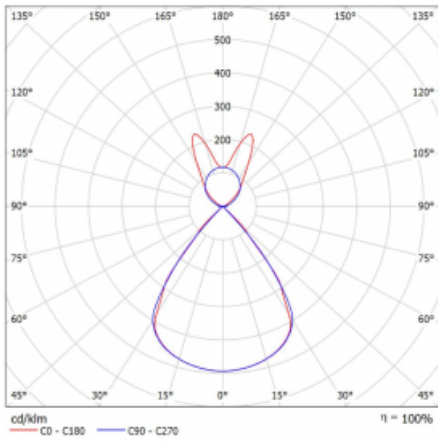

Type of installation	Suspended
Light distribution	Direct-indirect
Luminaire shape	Linear
Colour of the luminaires	White
Material	Aluminium
Lifetime	L80/B20 50 000 hours
Warranty	5 years
Description of luminaires	Luminaire suspended
item description	D/I - 55/45
Dimensions (l × w × h mm)	1683 mm × 47 mm × 69 mm
Light source	LED MODUL
DIR optical system	Plastic louvre low UGR
INDIR optical system	Batwing
Luminous flux*	6250 lm
Colour Temperature	3000 K warm white
Luminous efficacy	142 lm/W
MacAdam Light source	3
Colour rendering index	80
UGR max. X=4H Y=8H, ρ=70,50,20	14.1

## Technical drawing

Luminaire power input\* 44 W

Connection of the luminaires DALI

Electrical voltage 220-240V

Frequency 50/60Hz

⊕ CE IP 20

\*±10 %

## Curve