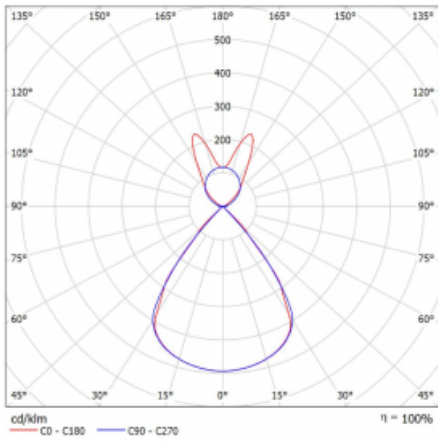

| | |
|-----------------------------------|-------------------------|
| Type of installation | Suspended |
| Light distribution | Direct-indirect |
| Luminaire shape | Linear |
| Colour of the luminaires | Black |
| Material | Aluminium |
| Lifetime | L80/B20 50 000 hours |
| Warranty | 5 years |
| Description of luminaires | Luminaire suspended |
| item description | D/I - 55/45 |
| Dimensions (l × w × h mm) | 1683 mm × 47 mm × 69 mm |
| Light source | LED MODUL |
| DIR optical system | Plastic louvre low UGR |
| INDIR optical system | Batwing |
| Luminous flux* | 6250 lm |
| Colour Temperature | 3000 K warm white |
| Luminous efficacy | 142 lm/W |
| MacAdam Light source | 3 |
| Colour rendering index | 80 |
| UGR max. X=4H Y=8H, ρ=70,50,20 | 14.1 |

Technical drawing

Luminaire power input* 44 W

Connection of the luminaires DALI

Electrical voltage 220-240V

Frequency 50/60Hz

⊕ CE IP 20

*±10 %

Curve