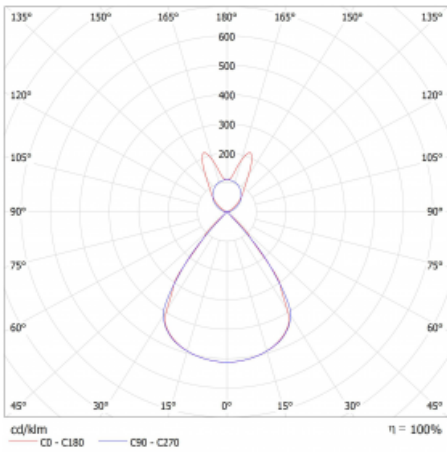

Type of installation	Suspended
Light distribution	Direct-indirect wide-lighting distribution
Luminaire shape	Linear
Colour of the luminaires	Black
Material	Aluminium
Lifetime	L80/B20 50 000 hours
Warranty	5 years
Description of luminaires	Luminaire suspended
Dimensions	1683 mm × 47 mm × 69 mm
Light source	LED MODUL
Type of optical system	Plastic louvre low UGR
Luminous flux*	4340 lm
Colour Temperature	3000 K warm white
Luminous efficacy	147 lm/W
MacAdam Light source	3
Colour rendering index	80
UGR max. X=4H Y=8H, ρ=70,50,20	12.9

## Technical drawing

Luminaire power input\* 29.5 W

Connection of the luminaires ON/OFF

Electrical voltage 220-240V

Frequency 50/60Hz

⊕ CE IP 20

\*±10 %

## Curve