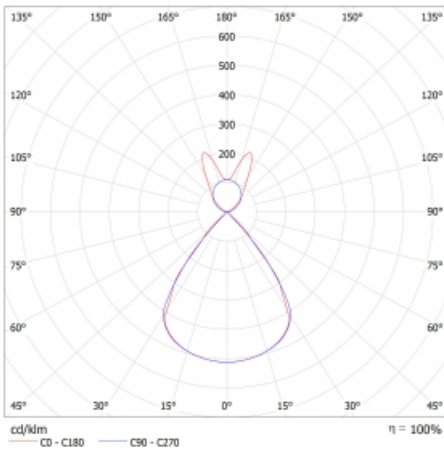

Type of installation	Suspended
Light distribution	Direct-indirect wide-lighting distribution
Luminaire shape	Linear
Colour of the luminaires	Silver
Material	Aluminium
Lifetime	L80/B20 50 000 hours
Warranty	5 years
Description of luminaires	Luminaire suspended
Dimensions	1683 mm × 47 mm × 69 mm
Light source	LED MODUL
Type of optical system	Plastic louvre low UGR
Luminous flux*	4530 lm
Colour Temperature	4000 K cool white
Luminous efficacy	154 lm/W
MacAdam Light source	3
Colour rendering index	80
UGR max. X=4H Y=8H, ρ=70,50,20	13

## Technical drawing

Luminaire power input\* 29.5 W

Connection of the luminaires DALI

Electrical voltage 220-240V

Frequency 50/60Hz

⊕ CE IP 20

\*±10 %

## Curve