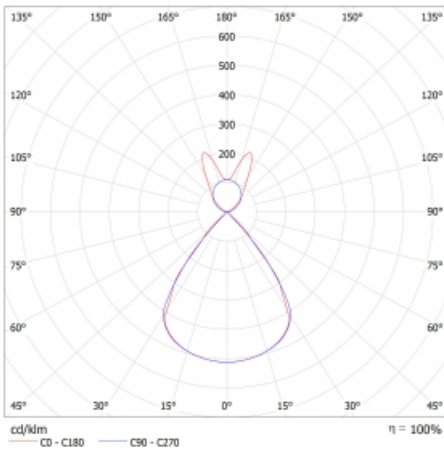

Type of installation	Suspended
Light distribution	Direct-indirect wide-lighting distribution
Luminaire shape	Linear
Colour of the luminaires	Black
Material	Aluminium
Lifetime	L80/B20 50 000 hours
Warranty	5 years
Description of luminaires	Luminaire suspended
Dimensions	1683 mm × 47 mm × 69 mm
Light source	LED MODUL
Type of optical system	Plastic louvre low UGR
Luminous flux*	4340 lm
Colour Temperature	3000 K warm white
Luminous efficacy	147 lm/W
MacAdam Light source	3
Colour rendering index	80
UGR max. X=4H Y=8H, ρ=70,50,20	12.9

## Technical drawing

Luminaire power input\* 29.5 W

Connection of the luminaires DALI

Electrical voltage 220-240V

Frequency 50/60Hz

⊕ CE IP 20

\*±10 %

## Curve