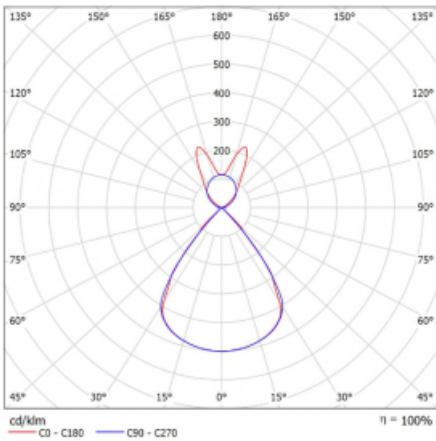

Type of installation	Suspended
Light distribution	Direct-indirect wide-lighting distribution
Luminaire shape	Linear
Colour of the luminaires	Silver
Material	Aluminium
Lifetime	L80/B20 50 000 hours
Warranty	2 years
Description of luminaires	Luminaire suspended
item description	D/I - 61/39
Dimensions	1403 mm × 47 mm × 69 mm
Light source	LED MODUL
Type of optical system	Plastic louvre low UGR
Luminous flux*	9300 lm
Colour Temperature	4000 K cool white
Luminous efficacy	145 lm/W
MacAdam Light source	3
Colour rendering index	80
UGR max. X=4H Y=8H, $\rho=70,50,20$	16.3

## Curve