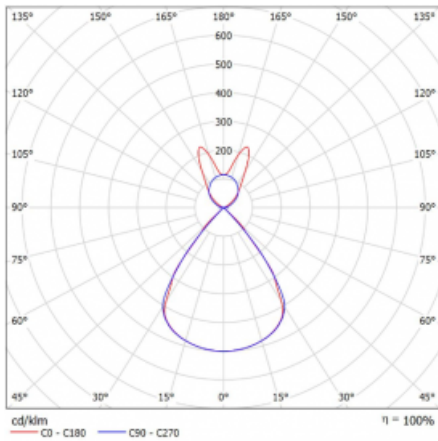

Type of installation	Suspended
Light distribution	Direct-indirect wide-lighting distribution
Luminaire shape	Linear
Colour of the luminaires	White
Material	Aluminium
Lifetime	L80/B20 50 000 hours
Warranty	2 years
Description of luminaires	Luminaire suspended
item description	D/I - 61/39
Dimensions	1403 mm × 47 mm × 69 mm
Light source	LED MODUL
Type of optical system	Plastic louvre low UGR
Luminous flux*	8920 lm
Colour Temperature	3000 K warm white
Luminous efficacy	139 lm/W
MacAdam Light source	3
Colour rendering index	80
UGR max. X=4H Y=8H, $\rho=70,50,20$	16.1

## Technical drawing

Luminaire power input\* 64.2 W

Connection of the luminaires ON/OFF + 3h emergency

Electrical voltage 220-240V

Frequency 50/60Hz

⊕ CE IP 20

\*±10 %

## Curve