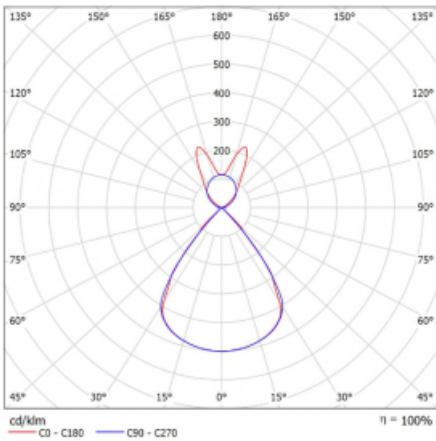

Type of installation	Suspended
Light distribution	Direct-indirect wide-lighting distribution
Luminaire shape	Linear
Colour of the luminaires	Black
Material	Aluminium
Lifetime	L80/B20 50 000 hours
Warranty	2 years
Description of luminaires	Luminaire suspended
item description	D/I - 61/39
Dimensions	1403 mm × 47 mm × 69 mm
Light source	LED MODUL
Type of optical system	Plastic louvre low UGR
Luminous flux*	9300 lm
Colour Temperature	4000 K cool white
Luminous efficacy	145 lm/W
MacAdam Light source	3
Colour rendering index	80
UGR max. X=4H Y=8H, $\rho=70,50,20$	16.3

## Curve