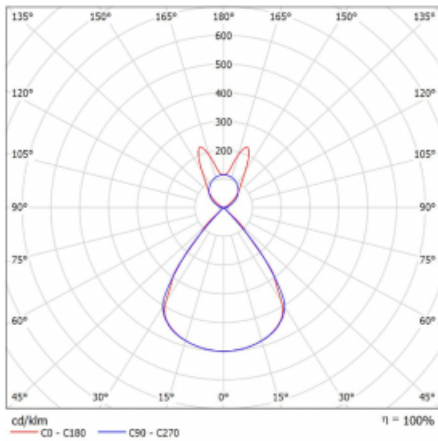

Type of installation	Suspended
Light distribution	Direct-indirect
Luminaire shape	Linear
Colour of the luminaires	White
Material	Aluminium
Lifetime	L80/B20 50 000 hours
Warranty	2 years
Description of luminaires	Luminaire suspended
item description	D/I - 61/39
Dimensions (l × w × h mm)	1403 mm × 47 mm × 69 mm
Light source	LED MODUL
DIR optical system	Plastic louvre low UGR
INDIR optical system	Batwing
Luminous flux*	8920 lm
Colour Temperature	3000 K warm white
Luminous efficacy	139 lm/W
MacAdam Light source	3
Colour rendering index	80
UGR max. X=4H Y=8H, ρ=70,50,20	16.1

## Technical drawing

Luminaire power input\* 64.2 W

Connection of the luminaires ON/OFF + 1h emergency

Electrical voltage 220-240V

Frequency 50/60Hz

⊕ CE IP 20

\*±10 %

## Curve