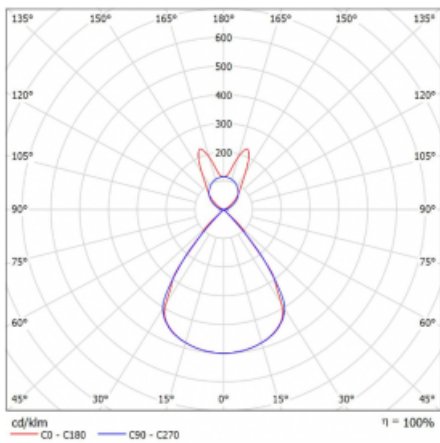

Type of installation	Suspended
Light distribution	Direct-indirect wide-lighting distribution
Luminaire shape	Linear
Colour of the luminaires	Silver
Material	Aluminium
Lifetime	L80/B20 50 000 hours
Warranty	2 years
Description of luminaires	Luminaire suspended
item description	D/I - 61/39
Dimensions	1403 mm × 47 mm × 69 mm
Light source	LED MODUL
Type of optical system	Plastic louvre low UGR
Luminous flux*	8920 lm
Colour Temperature	3000 K warm white
Luminous efficacy	139 lm/W
MacAdam Light source	3
Colour rendering index	80
UGR max. X=4H Y=8H, $\rho=70,50,20$	16.1

## Curve