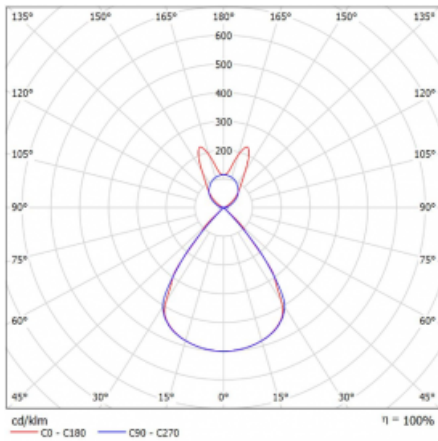

Type of installation	Suspended
Light distribution	Direct-indirect wide-lighting distribution
Luminaire shape	Linear
Colour of the luminaires	Black
Material	Aluminium
Lifetime	L80/B20 50 000 hours
Warranty	2 years
Description of luminaires	Luminaire suspended
item description	D/I - 61/39
Dimensions	1403 mm × 47 mm × 69 mm
Light source	LED MODUL
Type of optical system	Plastic louvre low UGR
Luminous flux*	8920 lm
Colour Temperature	3000 K warm white
Luminous efficacy	139 lm/W
MacAdam Light source	3
Colour rendering index	80
UGR max. X=4H Y=8H, $\rho=70,50,20$	16.1

## Technical drawing

Luminaire power input\* 64.2 W

Connection of the luminaires ON/OFF + 1h emergency

Electrical voltage 220-240V

Frequency 50/60Hz

⊕ CE IP 20

\*±10 %

## Curve