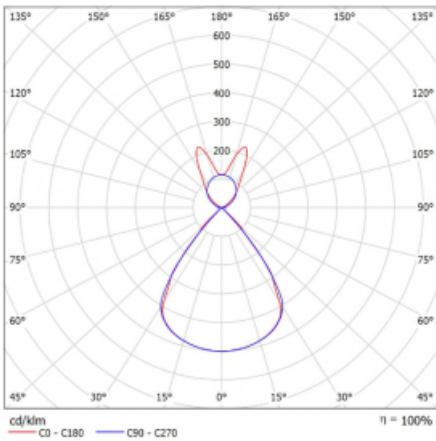

Type of installation	Suspended
Light distribution	Direct-indirect wide-lighting distribution
Luminaire shape	Linear
Colour of the luminaires	White
Material	Aluminium
Lifetime	L80/B20 50 000 hours
Warranty	5 years
Description of luminaires	Luminaire suspended
item description	D/I - 61/39
Dimensions	1403 mm × 47 mm × 69 mm
Light source	LED MODUL
Type of optical system	Plastic louvre low UGR
Luminous flux*	9300 lm
Colour Temperature	4000 K cool white
Luminous efficacy	145 lm/W
MacAdam Light source	3
Colour rendering index	80
UGR max. X=4H Y=8H, $\rho=70,50,20$	16.3

Technical drawing

Luminaire power input* 64.2 W

Connection of the luminaires ON/OFF

Electrical voltage 220-240V

Frequency 50/60Hz

⊕ CE IP 20

*±10 %

Curve