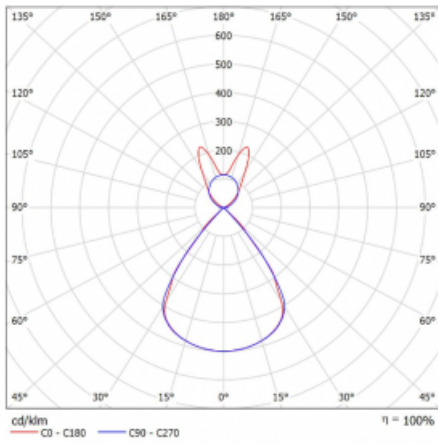

Luminaire

Lina45-S

145S-5B1Z-25GHE/840, S

EPD®

Imagine a linear luminaire that can satisfy all your needs: it meets UGR, has high efficiency and you can build it to your specifications. And it looks great too. The Lina45-S offers opal, microprism and optical grille variants, so it can easily meet both UGR under 19 at 4300 lm luminous flux. It is a great solution for visually demanding spaces, as it even meets UGR under 16 in some variants. In addition, you can complement the modular luminaire with a Vali55 relay module, a Rundo circular luminaire or 2 - 3 CUBE reflectors. The indirect lighting component is provided by a clear plexiglass module or a batwing diffuser, which creates a more even illumination of the ceiling. A welcome feature is also the possibility of a curtain at the joint of the profiles, which are also fitted with caps to prevent even minimal draughts. The individual segments are easily connected using connectors and plugged into 230 V.

Type of installation	Suspended
Light distribution	Direct-indirect wide-lighting distribution
Luminaire shape	Linear
Colour of the luminaires	Silver
Material	Aluminium
Lifetime	L80/B20 50 000 hours
Warranty	5 years
Description of luminaires	Luminaire suspended
item description	D/I - 61/39
Dimensions	1403 mm × 47 mm × 69 mm
Light source	LED MODUL
Type of optical system	Plastic louvre low UGR
Luminous flux*	9300 lm
Colour Temperature	4000 K cool white
Luminous efficacy	145 lm/W
MacAdam Light source	3
Colour rendering index	80
UGR max. X=4H Y=8H, $\rho=70,50,20$	16.3

Technical drawing

Luminaire power input* 64.2 W

Connection of the luminaires ON/OFF

Electrical voltage 220-240V

Frequency 50/60Hz

⊕ CE IP 20

*±10 %

Curve