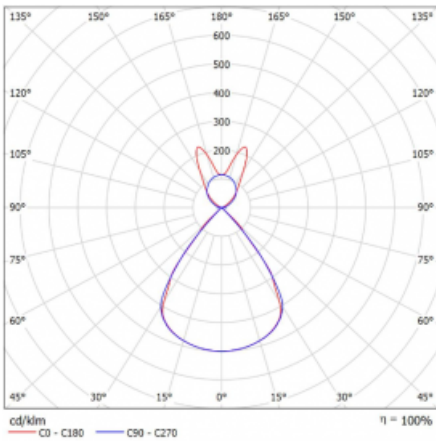

Type of installation	Suspended
Light distribution	Direct-indirect
Luminaire shape	Linear
Colour of the luminaires	Black
Material	Aluminium
Lifetime	L80/B20 50 000 hours
Warranty	5 years
Description of luminaires	Luminaire suspended
item description	D/I - 61/39
Dimensions (l × w × h mm)	1403 mm × 47 mm × 69 mm
Light source	LED MODUL
DIR optical system	Plastic louvre low UGR
INDIR optical system	Batwing
Luminous flux*	9300 lm
Colour Temperature	4000 K cool white
Luminous efficacy	145 lm/W
MacAdam Light source	3
Colour rendering index	80
UGR max. X=4H Y=8H, $\rho=70,50,20$	16.3

## Technical drawing

Luminaire power input\* 64.2 W

Connection of the luminaires ON/OFF

Electrical voltage 220-240V

Frequency 50/60Hz

⊕ CE IP 20

\*±10 %

## Curve