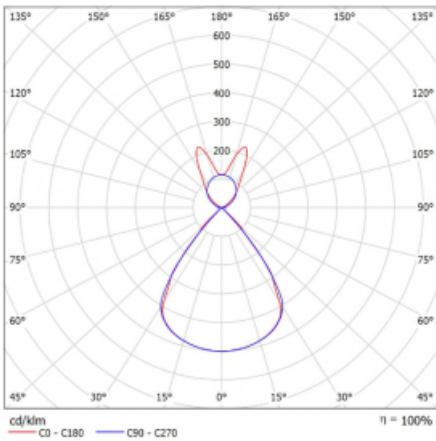

Type of installation	Suspended
Light distribution	Direct-indirect wide-lighting distribution
Luminaire shape	Linear
Colour of the luminaires	Black
Material	Aluminium
Lifetime	L80/B20 50 000 hours
Warranty	5 years
Description of luminaires	Luminaire suspended
item description	D/I - 61/39
Dimensions	1403 mm × 47 mm × 69 mm
Light source	LED MODUL
Type of optical system	Plastic louvre low UGR
Luminous flux*	9300 lm
Colour Temperature	4000 K cool white
Luminous efficacy	145 lm/W
MacAdam Light source	3
Colour rendering index	80
UGR max. X=4H Y=8H, $\rho=70,50,20$	16.3

Technical drawing

Luminaire power input* 64.2 W

Connection of the luminaires ON/OFF

Electrical voltage 220-240V

Frequency 50/60Hz

⊕ CE IP 20

*±10 %

Curve