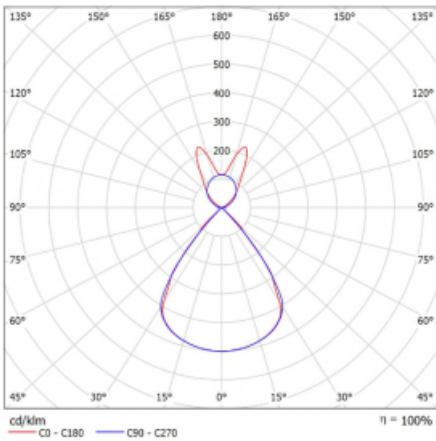

Type of installation	Suspended
Light distribution	Direct-indirect wide-lighting distribution
Luminaire shape	Linear
Colour of the luminaires	Black
Material	Aluminium
Lifetime	L80/B20 50 000 hours
Warranty	5 years
Description of luminaires	Luminaire suspended
item description	D/I - 61/39
Dimensions	1403 mm × 47 mm × 69 mm
Light source	LED MODUL
Type of optical system	Plastic louvre low UGR
Luminous flux*	8920 lm
Colour Temperature	3000 K warm white
Luminous efficacy	139 lm/W
MacAdam Light source	3
Colour rendering index	80
UGR max. X=4H Y=8H, $\rho=70,50,20$	16.1

Technical drawing

Luminaire power input* 64.2 W

Connection of the luminaires ON/OFF

Electrical voltage 220-240V

Frequency 50/60Hz

⊕ CE IP 20

*±10 %

Curve