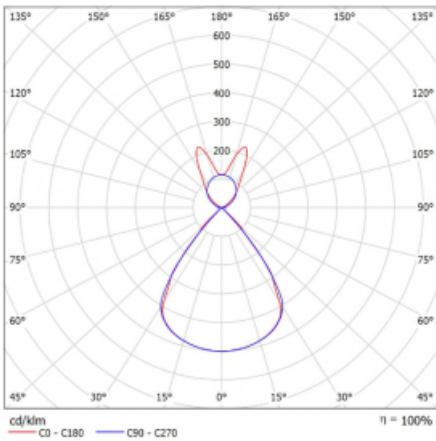

Type of installation	Suspended
Light distribution	Direct-indirect
Luminaire shape	Linear
Colour of the luminaires	Black
Material	Aluminium
Lifetime	L80/B20 50 000 hours
Warranty	5 years
Description of luminaires	Luminaire suspended
item description	D/I - 61/39
Dimensions (l × w × h mm)	1403 mm × 47 mm × 69 mm
Light source	LED MODUL
DIR optical system	Plastic louvre low UGR
INDIR optical system	Batwing
Luminous flux*	8920 lm
Colour Temperature	3000 K warm white
Luminous efficacy	139 lm/W
MacAdam Light source	3
Colour rendering index	80
UGR max. X=4H Y=8H, ρ=70,50,20	16.1

## Technical drawing

Luminaire power input\* 64.2 W

Connection of the luminaires ON/OFF

Electrical voltage 220-240V

Frequency 50/60Hz

⊕ CE IP 20

\*±10 %

## Curve