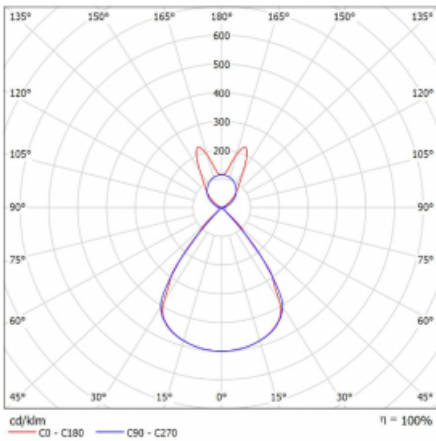

Type of installation	Suspended
Light distribution	Direct-indirect
Luminaire shape	Linear
Colour of the luminaires	Black
Material	Aluminium
Lifetime	L80/B20 50 000 hours
Warranty	5 years
Description of luminaires	Luminaire suspended
item description	D/I - 61/39
Dimensions (l × w × h mm)	1403 mm × 47 mm × 69 mm
Light source	LED MODUL
DIR optical system	Plastic louvre low UGR
INDIR optical system	Batwing
Luminous flux*	9300 lm
Colour Temperature	4000 K cool white
Luminous efficacy	145 lm/W
MacAdam Light source	3
Colour rendering index	80
UGR max. X=4H Y=8H, ρ=70,50,20	16.3

## Technical drawing

Luminaire power input\* 64.2 W

Connection of the luminaires DALI

Electrical voltage 220-240V

Frequency 50/60Hz

⊕ CE IP 20

\*±10 %

## Curve