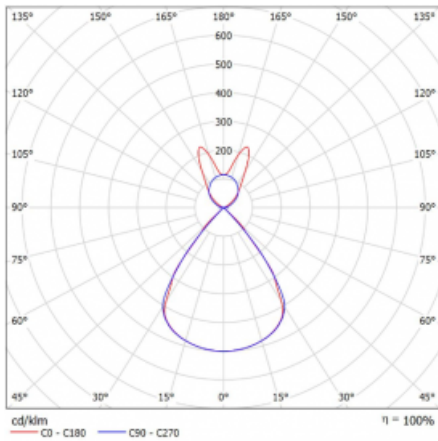

Type of installation	Suspended
Light distribution	Direct-indirect wide-lighting distribution
Luminaire shape	Linear
Colour of the luminaires	White
Material	Aluminium
Lifetime	L80/B20 50 000 hours
Warranty	5 years
Description of luminaires	Luminaire suspended
item description	D/I - 61/39
Dimensions	1403 mm × 47 mm × 69 mm
Light source	LED MODUL
Type of optical system	Plastic louvre low UGR
Luminous flux*	8920 lm
Colour Temperature	3000 K warm white
Luminous efficacy	139 lm/W
MacAdam Light source	3
Colour rendering index	80
UGR max. X=4H Y=8H, $\rho=70,50,20$	16.1

## Technical drawing

Luminaire power input\* 64.2 W

Connection of the luminaires DALI

Electrical voltage 220-240V

Frequency 50/60Hz

⊕ CE IP 20

\*±10 %

## Curve