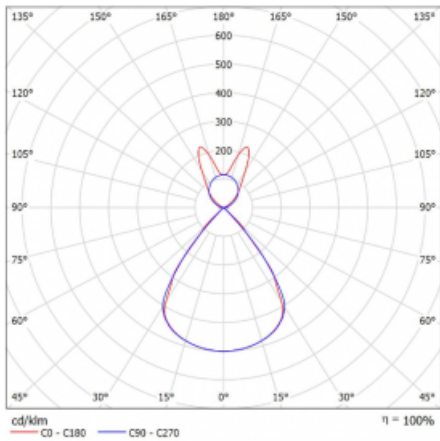

Type of installation	Suspended
Light distribution	Direct-indirect wide-lighting distribution
Luminaire shape	Linear
Colour of the luminaires	Silver
Material	Aluminium
Lifetime	L80/B20 50 000 hours
Warranty	2 years
Description of luminaires	Luminaire suspended
item description	D/I - 56/44
Dimensions	1403 mm × 47 mm × 69 mm
Light source	LED MODUL
Type of optical system	Plastic louvre low UGR
Luminous flux*	5330 lm
Colour Temperature	4000 K cool white
Luminous efficacy	146 lm/W
MacAdam Light source	3
Colour rendering index	80
UGR max. X=4H Y=8H, $\rho=70,50,20$	14.3

## Technical drawing

Luminaire power input\* 36.6 W

Connection of the luminaires ON/OFF + 3h emergency

Electrical voltage 220-240V

Frequency 50/60Hz

⊕ CE IP 20

\*±10 %

## Curve