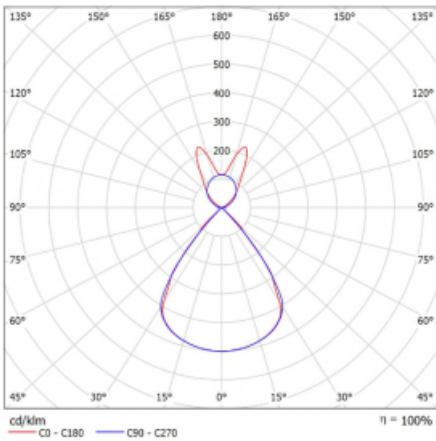

Type of installation	Suspended
Light distribution	Direct-indirect wide-lighting distribution
Luminaire shape	Linear
Colour of the luminaires	Silver
Material	Aluminium
Lifetime	L80/B20 50 000 hours
Warranty	2 years
Description of luminaires	Luminaire suspended
item description	D/I - 56/44
Dimensions	1403 mm × 47 mm × 69 mm
Light source	LED MODUL
Type of optical system	Plastic louvre low UGR
Luminous flux*	5330 lm
Colour Temperature	4000 K cool white
Luminous efficacy	146 lm/W
MacAdam Light source	3
Colour rendering index	80
UGR max. X=4H Y=8H, $\rho=70,50,20$	14.3

## Curve