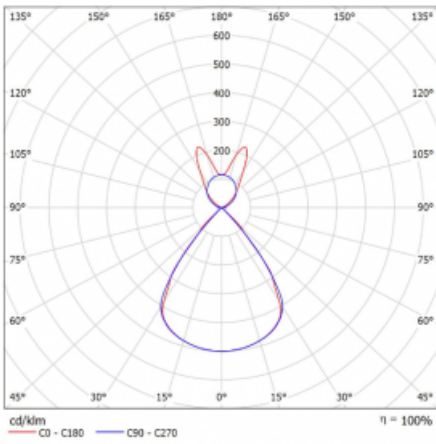

Type of installation	Suspended
Light distribution	Direct-indirect wide-lighting distribution
Luminaire shape	Linear
Colour of the luminaires	Silver
Material	Aluminium
Lifetime	L80/B20 50 000 hours
Warranty	5 years
Description of luminaires	Luminaire suspended
item description	D/I - 56/44
Dimensions	1403 mm × 47 mm × 69 mm
Light source	LED MODUL
Type of optical system	Plastic louvre low UGR
Luminous flux*	5330 lm
Colour Temperature	4000 K cool white
Luminous efficacy	146 lm/W
MacAdam Light source	3
Colour rendering index	80
UGR max. X=4H Y=8H, $\rho=70,50,20$	14.3

## Technical drawing

Luminaire power input\* 36.6 W

Connection of the luminaires ON/OFF

Electrical voltage 220-240V

Frequency 50/60Hz

⊕ CE IP 20

\*±10 %

## Curve