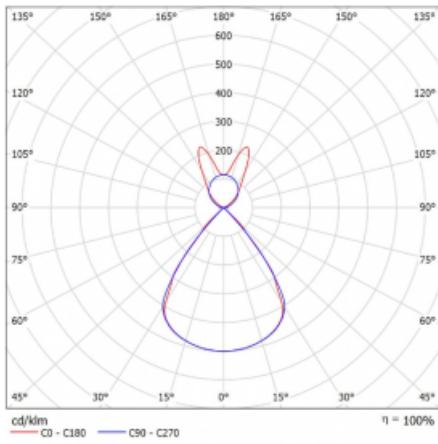

Type of installation	Suspended
Light distribution	Direct-indirect wide-lighting distribution
Luminaire shape	Linear
Colour of the luminaires	White
Material	Aluminium
Lifetime	L80/B20 50 000 hours
Warranty	5 years
Description of luminaires	Luminaire suspended
item description	D/I - 56/44
Dimensions	1403 mm × 47 mm × 69 mm
Light source	LED MODUL
Type of optical system	Plastic louvre low UGR
Luminous flux*	5330 lm
Colour Temperature	4000 K cool white
Luminous efficacy	146 lm/W
MacAdam Light source	3
Colour rendering index	80
UGR max. X=4H Y=8H, $\rho=70,50,20$	14.3

## Technical drawing

Luminaire power input\* 36.6 W

Connection of the luminaires DALI

Electrical voltage 220-240V

Frequency 50/60Hz

⊕ CE IP 20

\*±10 %

## Curve