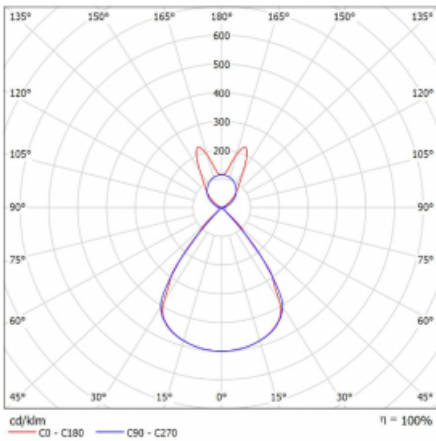

Type of installation	Suspended
Light distribution	Direct-indirect
Luminaire shape	Linear
Colour of the luminaires	Black
Material	Aluminium
Lifetime	L80/B20 50 000 hours
Warranty	5 years
Description of luminaires	Luminaire suspended
item description	D/I - 56/44
Dimensions (l × w × h mm)	1403 mm × 47 mm × 69 mm
Light source	LED MODUL
DIR optical system	Plastic louvre low UGR
INDIR optical system	Batwing
Luminous flux*	5330 lm
Colour Temperature	4000 K cool white
Luminous efficacy	146 lm/W
MacAdam Light source	3
Colour rendering index	80
UGR max. X=4H Y=8H, ρ=70,50,20	14.3

Technical drawing

Luminaire power input* 36.6 W

Connection of the luminaires DALI

Electrical voltage 220-240V

Frequency 50/60Hz

⊕ CE IP 20

*±10 %

Curve