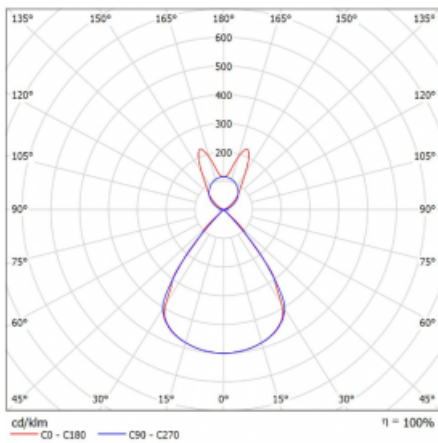

Luminaire

Lina45-S

145S-5B1Z-25GGD/830, B

EPD®

Imagine a linear luminaire that can satisfy all your needs: it meets UGR, has high efficiency and you can build it to your specifications. And it looks great too. The Lina45-S offers opal, microprism and optical grille variants, so it can easily meet both UGR under 19 at 4300 lm luminous flux. It is a great solution for visually demanding spaces, as it even meets UGR under 16 in some variants. In addition, you can complement the modular luminaire with a Vali55 relay module, a Rundo circular luminaire or 2 - 3 CUBE reflectors. The indirect lighting component is provided by a clear plexiglass module or a batwing diffuser, which creates a more even illumination of the ceiling. A welcome feature is also the possibility of a curtain at the joint of the profiles, which are also fitted with caps to prevent even minimal draughts. The individual segments are easily connected using connectors and plugged into 230 V.

Type of installation	Suspended
Light distribution	Direct-indirect
Luminaire shape	Linear
Colour of the luminaires	Black
Material	Aluminium
Lifetime	L80/B20 50 000 hours
Warranty	5 years
Description of luminaires	Luminaire suspended
item description	D/I - 56/44
Dimensions (l × w × h mm)	1403 mm × 47 mm × 69 mm
Light source	LED MODUL
DIR optical system	Plastic louvre low UGR
INDIR optical system	Batwing
Luminous flux*	5110 lm
Colour Temperature	3000 K warm white
Luminous efficacy	140 lm/W
MacAdam Light source	3
Colour rendering index	80
UGR max. X=4H Y=8H, ρ=70,50,20	14.2

Technical drawing

Luminaire power input* 36.6 W

Connection of the luminaires DALI

Electrical voltage 220-240V

Frequency 50/60Hz

⊕ CE IP 20

*±10 %

Curve