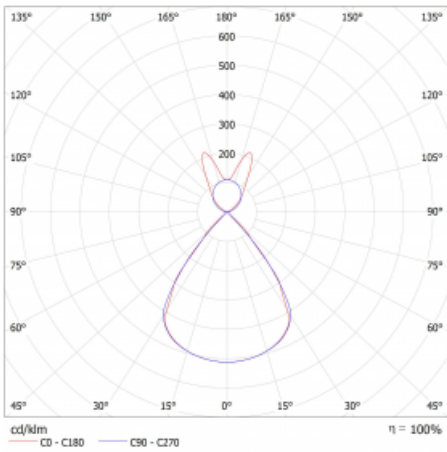

Type of installation	Suspended
Light distribution	Direct-indirect wide-lighting distribution
Luminaire shape	Linear
Colour of the luminaires	White
Material	Aluminium
Lifetime	L80/B20 50 000 hours
Warranty	2 years
Description of luminaires	Luminaire suspended
Dimensions	1403 mm × 47 mm × 69 mm
Light source	LED MODUL
Type of optical system	Plastic louvre low UGR
Luminous flux*	3720 lm
Colour Temperature	4000 K cool white
Luminous efficacy	150 lm/W
MacAdam Light source	3
Colour rendering index	80
UGR max. X=4H Y=8H, ρ=70,50,20	13.1

## Technical drawing

Luminaire power input\* 24.8 W

Connection of the luminaire ON/OFF + 3h emergency

Electrical voltage 220-240V

Frequency 50/60Hz

⊕ CE IP 20

\*±10 %

## Curve