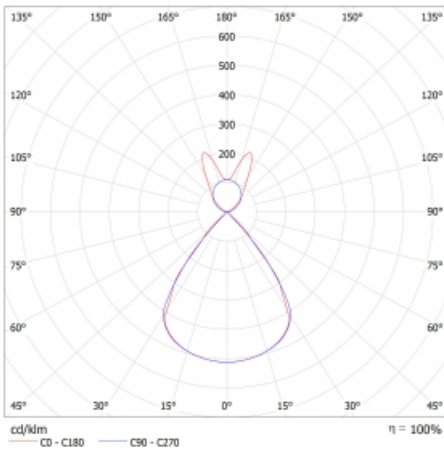

Type of installation	Suspended
Light distribution	Direct-indirect wide-lighting distribution
Luminaire shape	Linear
Colour of the luminaires	Silver
Material	Aluminium
Lifetime	L80/B20 50 000 hours
Warranty	5 years
Description of luminaires	Luminaire suspended
Dimensions	1403 mm × 47 mm × 69 mm
Light source	LED MODUL
Type of optical system	Plastic louvre low UGR
Luminous flux*	3720 lm
Colour Temperature	4000 K cool white
Luminous efficacy	150 lm/W
MacAdam Light source	3
Colour rendering index	80
UGR max. X=4H Y=8H, ρ=70,50,20	13.1

## Technical drawing

Luminaire power input\* 24.8 W

Connection of the luminaires DALI

Electrical voltage 220-240V

Frequency 50/60Hz

⊕ CE IP 20

\*±10 %

## Curve