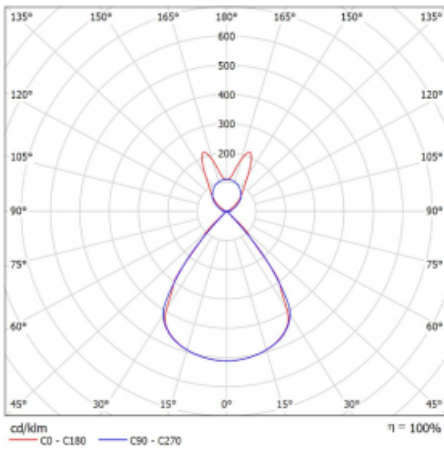

Type of installation	Suspended
Light distribution	Direct-indirect wide-lighting distribution
Luminaire shape	Linear
Colour of the luminaires	Black
Material	Aluminium
Lifetime	L80/B20 50 000 hours
Warranty	2 years
Description of luminaires	Luminaire suspended
item description	D/I - 62/38
Dimensions	1122 mm × 47 mm × 69 mm
Light source	LED MODUL
Type of optical system	Plastic louvre low UGR
Luminous flux*	6960 lm
Colour Temperature	3000 K warm white
Luminous efficacy	136 lm/W
MacAdam Light source	3
Colour rendering index	80
UGR max. X=4H Y=8H, $\rho=70,50,20$	16.2

## Curve