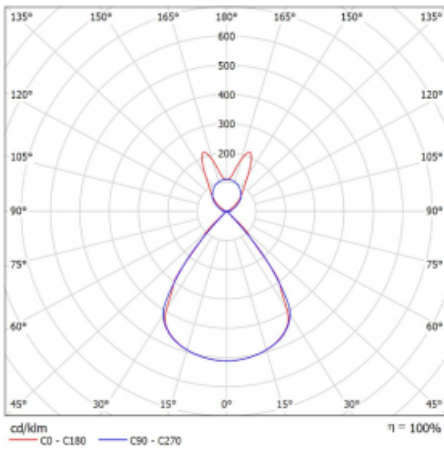

Type of installation	Suspended
Light distribution	Direct-indirect
Luminaire shape	Linear
Colour of the luminaires	White
Material	Aluminium
Lifetime	L80/B20 50 000 hours
Warranty	2 years
Description of luminaires	Luminaire suspended
item description	D/I - 62/38
Dimensions (l × w × h mm)	1122 mm × 47 mm × 69 mm
Light source	LED MODUL
DIR optical system	Plastic louvre low UGR
INDIR optical system	Batwing
Luminous flux*	7250 lm
Colour Temperature	4000 K cool white
Luminous efficacy	141 lm/W
MacAdam Light source	3
Colour rendering index	80
UGR max. X=4H Y=8H, ρ=70,50,20	16.4

## Curve