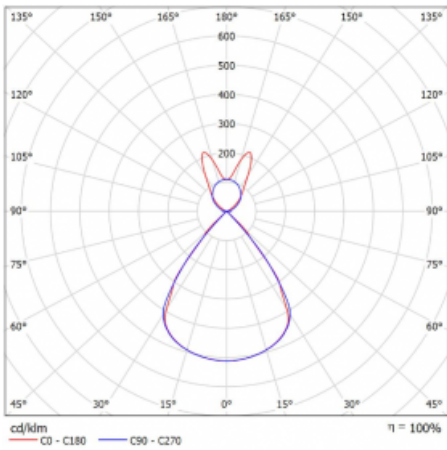

Type of installation	Suspended
Light distribution	Direct-indirect wide-lighting distribution
Luminaire shape	Linear
Colour of the luminaires	Black
Material	Aluminium
Lifetime	L80/B20 50 000 hours
Warranty	2 years
Description of luminaires	Luminaire suspended
item description	D/I - 62/38
Dimensions	1122 mm × 47 mm × 69 mm
Light source	LED MODUL
Type of optical system	Plastic louvre low UGR
Luminous flux*	7250 lm
Colour Temperature	4000 K cool white
Luminous efficacy	141 lm/W
MacAdam Light source	3
Colour rendering index	80
UGR max. X=4H Y=8H, $\rho=70,50,20$	16.4

## Curve