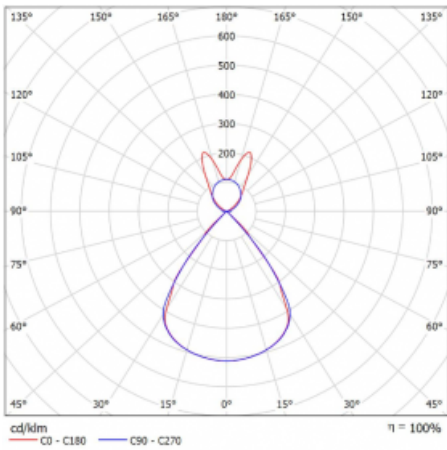

Type of installation	Suspended
Light distribution	Direct-indirect wide-lighting distribution
Luminaire shape	Linear
Colour of the luminaires	White
Material	Aluminium
Lifetime	L80/B20 50 000 hours
Warranty	2 years
Description of luminaires	Luminaire suspended
item description	D/I - 58/42
Dimensions	1122 mm × 47 mm × 69 mm
Light source	LED MODUL
Type of optical system	Plastic louvre low UGR
Luminous flux*	4150 lm
Colour Temperature	4000 K cool white
Luminous efficacy	148 lm/W
MacAdam Light source	3
Colour rendering index	80
UGR max. X=4H Y=8H, $\rho=70,50,20$	14.5

## Curve