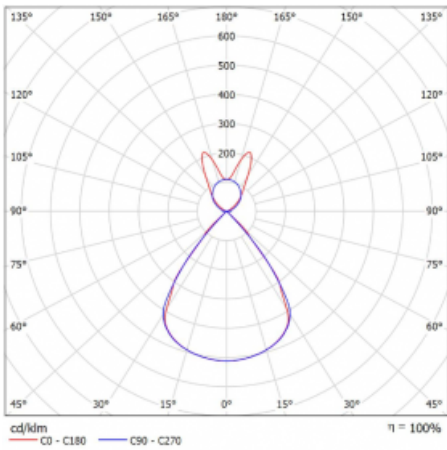

Type of installation	Suspended
Light distribution	Direct-indirect wide-lighting distribution
Luminaire shape	Linear
Colour of the luminaires	Silver
Material	Aluminium
Lifetime	L80/B20 50 000 hours
Warranty	2 years
Description of luminaires	Luminaire suspended
item description	D/I - 58/42
Dimensions	1122 mm × 47 mm × 69 mm
Light source	LED MODUL
Type of optical system	Plastic louvre low UGR
Luminous flux*	4150 lm
Colour Temperature	4000 K cool white
Luminous efficacy	148 lm/W
MacAdam Light source	3
Colour rendering index	80
UGR max. X=4H Y=8H, $\rho=70,50,20$	14.5

## Curve