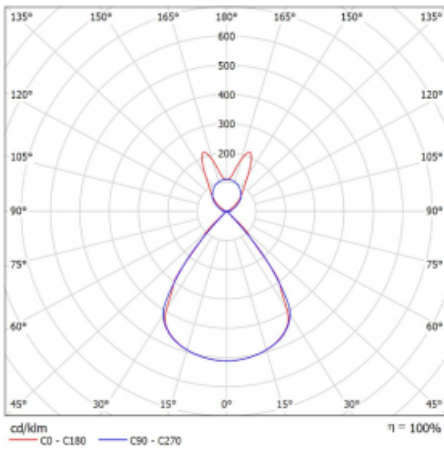

Type of installation	Suspended
Light distribution	Direct-indirect
Luminaire shape	Linear
Colour of the luminaires	White
Material	Aluminium
Lifetime	L80/B20 50 000 hours
Warranty	2 years
Description of luminaires	Luminaire suspended
item description	D/I - 58/42
Dimensions (l × w × h mm)	1122 mm × 47 mm × 69 mm
Light source	LED MODUL
DIR optical system	Plastic louvre low UGR
INDIR optical system	Batwing
Luminous flux*	4150 lm
Colour Temperature	4000 K cool white
Luminous efficacy	148 lm/W
MacAdam Light source	3
Colour rendering index	80
UGR max. X=4H Y=8H, ρ=70,50,20	14.5

## Curve