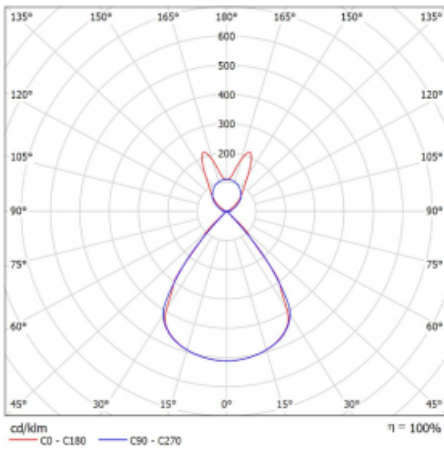

Type of installation	Suspended
Light distribution	Direct-indirect
Luminaire shape	Linear
Colour of the luminaires	White
Material	Aluminium
Lifetime	L80/B20 50 000 hours
Warranty	2 years
Description of luminaires	Luminaire suspended
item description	D/I - 58/42
Dimensions (l × w × h mm)	1122 mm × 47 mm × 69 mm
Light source	LED MODUL
DIR optical system	Plastic louvre low UGR
INDIR optical system	Batwing
Luminous flux*	3980 lm
Colour Temperature	3000 K warm white
Luminous efficacy	142 lm/W
MacAdam Light source	3
Colour rendering index	80
UGR max. X=4H Y=8H, ρ=70,50,20	14.3

## Curve