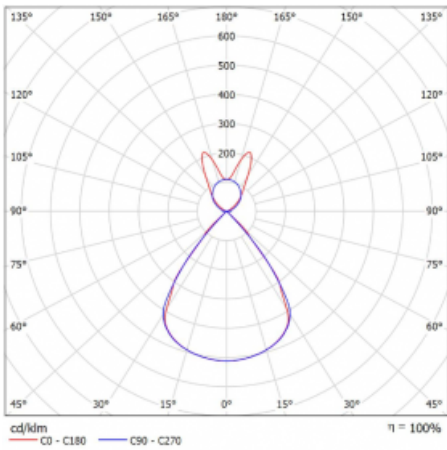

Luminaire

Lina45-S

145S-5B1Z-20GGE/840, W

EPD®

Imagine a linear luminaire that can satisfy all your needs: it meets UGR, has high efficiency and you can build it to your specifications. And it looks great too. The Lina45-S offers opal, microprism and optical grille variants, so it can easily meet both UGR under 19 at 4300 lm luminous flux. It is a great solution for visually demanding spaces, as it even meets UGR under 16 in some variants. In addition, you can complement the modular luminaire with a Vali55 relay module, a Rundo circular luminaire or 2 - 3 CUBE reflectors. The indirect lighting component is provided by a clear plexiglass module or a batwing diffuser, which creates a more even illumination of the ceiling. A welcome feature is also the possibility of a curtain at the joint of the profiles, which are also fitted with caps to prevent even minimal draughts. The individual segments are easily connected using connectors and plugged into 230 V.

Type of installation	Suspended
Light distribution	Direct-indirect wide-lighting distribution
Luminaire shape	Linear
Colour of the luminaires	White
Material	Aluminium
Lifetime	L80/B20 50 000 hours
Warranty	5 years
Description of luminaires	Luminaire suspended
item description	D/I - 58/42
Dimensions	1122 mm × 47 mm × 69 mm
Light source	LED MODUL
Type of optical system	Plastic louvre low UGR
Luminous flux*	4150 lm
Colour Temperature	4000 K cool white
Luminous efficacy	148 lm/W
MacAdam Light source	3
Colour rendering index	80
UGR max. X=4H Y=8H, $\rho=70,50,20$	14.5

Technical drawing

Luminaire power input* 28.1 W

Connection of the luminaires ON/OFF

Electrical voltage 220-240V

Frequency 50/60Hz

⊕ CE IP 20

*±10 %

Curve