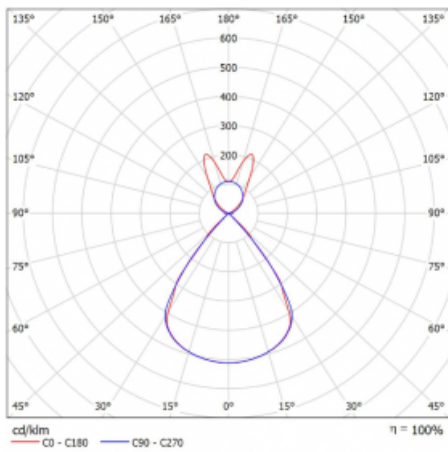

Luminaire

Lina45-S

145S-5B1Z-20GGE/840, B

EPD®

Imagine a linear luminaire that can satisfy all your needs: it meets UGR, has high efficiency and you can build it to your specifications. And it looks great too. The Lina45-S offers opal, microprism and optical grille variants, so it can easily meet both UGR under 19 at 4300 lm luminous flux. It is a great solution for visually demanding spaces, as it even meets UGR under 16 in some variants. In addition, you can complement the modular luminaire with a Vali55 relay module, a Rundo circular luminaire or 2 - 3 CUBE reflectors. The indirect lighting component is provided by a clear plexiglass module or a batwing diffuser, which creates a more even illumination of the ceiling. A welcome feature is also the possibility of a curtain at the joint of the profiles, which are also fitted with caps to prevent even minimal draughts. The individual segments are easily connected using connectors and plugged into 230 V.

Type of installation	Suspended
Light distribution	Direct-indirect wide-lighting distribution
Luminaire shape	Linear
Colour of the luminaires	Black
Material	Aluminium
Lifetime	L80/B20 50 000 hours
Warranty	5 years
Description of luminaires	Luminaire suspended
item description	D/I - 58/42
Dimensions	1122 mm × 47 mm × 69 mm
Light source	LED MODUL
Type of optical system	Plastic louvre low UGR
Luminous flux*	4150 lm
Colour Temperature	4000 K cool white
Luminous efficacy	148 lm/W
MacAdam Light source	3
Colour rendering index	80
UGR max. X=4H Y=8H, $\rho=70,50,20$	14.5

Technical drawing

Luminaire power input* 28.1 W

Connection of the luminaires ON/OFF

Electrical voltage 220-240V

Frequency 50/60Hz

⊕ CE IP 20

*±10 %

Curve