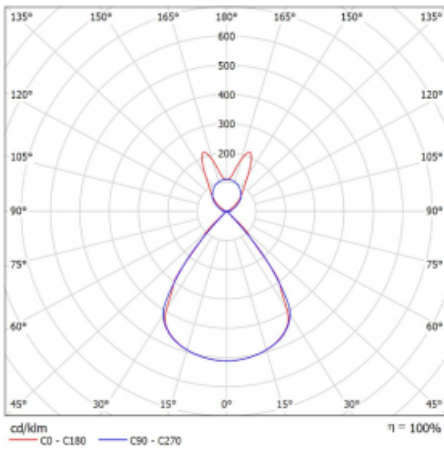

Type of installation	Suspended
Light distribution	Direct-indirect
Luminaire shape	Linear
Colour of the luminaires	White
Material	Aluminium
Lifetime	L80/B20 50 000 hours
Warranty	5 years
Description of luminaires	Luminaire suspended
item description	D/I - 58/42
Dimensions (l × w × h mm)	1122 mm × 47 mm × 69 mm
Weight	3 kg
Light source	LED MODUL
DIR optical system	Plastic louvre low UGR
INDIR optical system	Batwing
Luminous flux*	4150 lm
Colour Temperature	4000 K cool white
Luminous efficacy	148 lm/W
MacAdam Light source	3
Colour rendering index	80
UGR max. X=4H Y=8H, ρ=70,50,20	14.5

## Technical drawing

Luminaire power input\* 28.1 W

Connection of the luminaires DALI

Electrical voltage 220-240V

Frequency 50/60Hz

⊕ CE IP 20

\*±10 %

## Curve