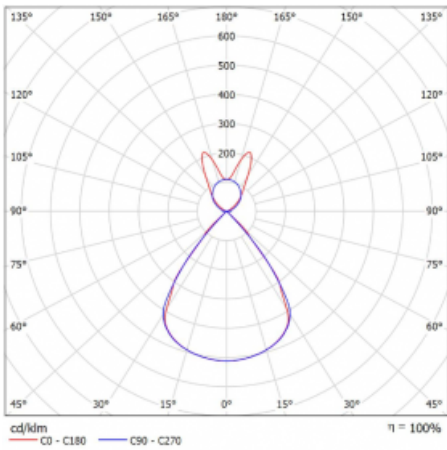

Type of installation	Suspended
Light distribution	Direct-indirect
Luminaire shape	Linear
Colour of the luminaires	Black
Material	Aluminium
Lifetime	L80/B20 50 000 hours
Warranty	5 years
Description of luminaires	Luminaire suspended
item description	D/I - 58/42
Dimensions (l × w × h mm)	1122 mm × 47 mm × 69 mm
Light source	LED MODUL
DIR optical system	Plastic louvre low UGR
INDIR optical system	Batwing
Luminous flux*	3980 lm
Colour Temperature	3000 K warm white
Luminous efficacy	142 lm/W
MacAdam Light source	3
Colour rendering index	80
UGR max. X=4H Y=8H, $\rho=70,50,20$	14.3

Technical drawing

Luminaire power input* 28.1 W

Connection of the luminaires DALI

Electrical voltage 220-240V

Frequency 50/60Hz

⊕ CE IP 20

*±10 %

Curve