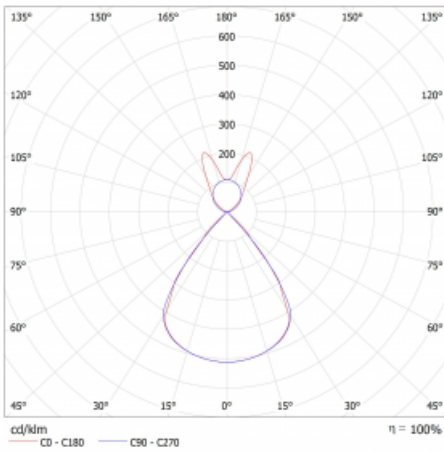

Type of installation	Suspended
Light distribution	Direct-indirect wide-lighting distribution
Luminaire shape	Linear
Colour of the luminaires	White
Material	Aluminium
Lifetime	L80/B20 50 000 hours
Warranty	5 years
Description of luminaires	Luminaire suspended
Dimensions	1122 mm × 47 mm × 69 mm
Light source	LED MODUL
Type of optical system	Plastic louvre low UGR
Luminous flux*	2910 lm
Colour Temperature	4000 K cool white
Luminous efficacy	142 lm/W
MacAdam Light source	3
Colour rendering index	80
UGR max. X=4H Y=8H, ρ=70,50,20	13.2

## Technical drawing

Luminaire power input\* 20.5 W

Connection of the luminaires ON/OFF

Electrical voltage 220-240V

Frequency 50/60Hz

⊕ CE IP 20

\*±10 %

## Curve