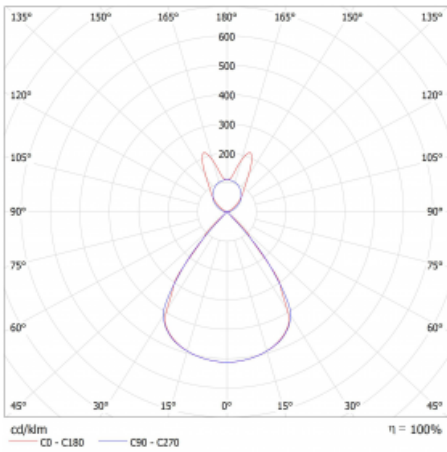

Type of installation	Suspended
Light distribution	Direct-indirect wide-lighting distribution
Luminaire shape	Linear
Colour of the luminaires	White
Material	Aluminium
Lifetime	L80/B20 50 000 hours
Warranty	5 years
Description of luminaires	Luminaire suspended
Dimensions	1122 mm × 47 mm × 69 mm
Light source	LED MODUL
Type of optical system	Plastic louvre low UGR
Luminous flux*	2790 lm
Colour Temperature	3000 K warm white
Luminous efficacy	136 lm/W
MacAdam Light source	3
Colour rendering index	80
UGR max. X=4H Y=8H, ρ=70,50,20	13.1

## Technical drawing

Luminaire power input\* 20.5 W

Connection of the luminaires ON/OFF

Electrical voltage 220-240V

Frequency 50/60Hz

⊕ CE IP 20

\*±10 %

## Curve